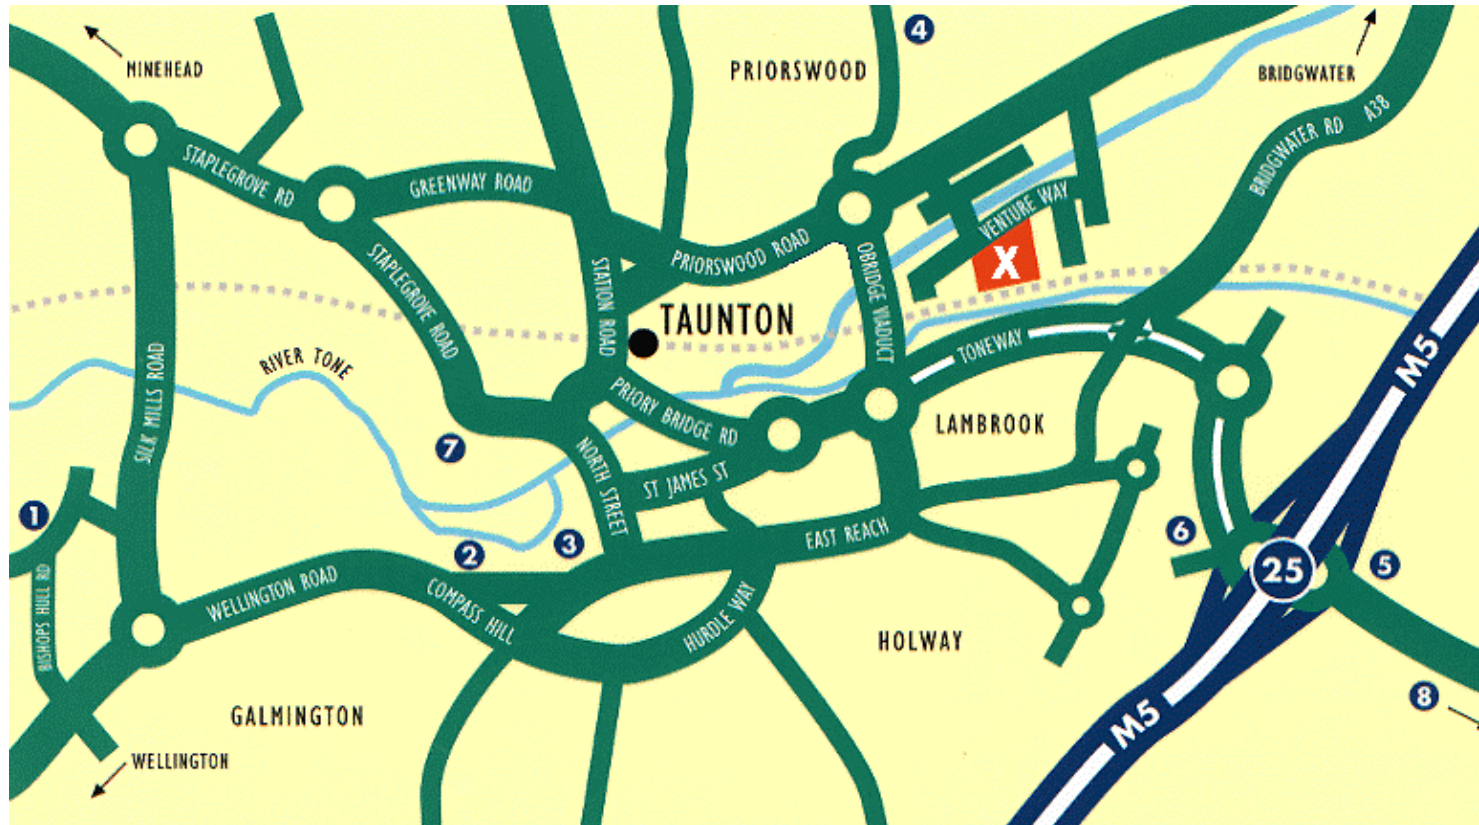

SWHAUC Meetings – (see schedule for dates)

Western Power Training Centre, Venture Way, Priorswood Industrial Estate, Taunton, Somerset. TA2 8DE

WPT's Training Centre is located in Taunton (Over 40 miles from Bristol, UK) with easy access by both road (M5) and rail.

Come off the M5 at junction 25 and follow signs to Taunton. (then) Go straight ahead at the roundabout (then) Go straight ahead at the traffic lights. Turn right at the roundabout, and go over the bridge (then) Turn right at the next roundabout, and then turn immediately right into the "Priorswood Industrial Estate". Follow the road in a "S-Bend" (Left then Right), cross the bridge over the canal, and then turn left into Venture Way. The Training Centre entrance is immediately on the right.